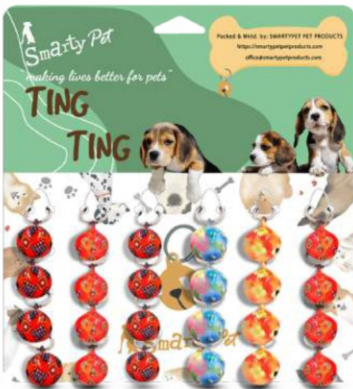

CODE	PRODUCT	M.R.P.
M-95	BOW CARD (12*1)	Rs.740/-

PUPPY TRAINING PAD

CODE	PRODUCT	M.R.P.
M-51	TRAINING PAD LARGE 60 *90 CM (1*5 Pcs)	Rs.360/-
M-52	TRAINING PAD LARGE 60*90 CM (1*10 Pcs)	Rs.650/-
M-53	TRAINING PAD LARGE 60*90 CM (1*25 Pcs)	Rs.1600/-

CODE	PRODUCT	M.R.P.
M-57	MILK BOTTLE 150 ML	Rs.235/-

CODE	PRODUCT	M.R.P.
M-56	DOG WALKING STIX (HUNTER)	Rs.120/-

CODE	PRODUCT	M.R.P.
M-62	TRAINING CLICKER WITH SPIRAL CHAIN	Rs.125/-

TIE OUT CABLE

CODE	PRODUCT	M.R.P.
M-58	TIE OUT CABLE 12 FT	Rs. 525/-
M-59	TIE OUT CABLE 15 FT	Rs. 440/-
M-60	TIE OUT CABLE 20 FT	Rs. 670/-

SCOOPER

CODE	PRODUCT	M.R.P.
M-63	SCOOPER FOLDING-LARGE	Rs. 490/-
M-64	SCOOPER-SMALL WITH HANDLE	Rs. 180/-
M-65	SCOOPER LARGE COLLAPSIBLE WITH GRIP	Rs. 1125/-
M-66	NB SCOOPER WITH GRIP	Rs. 740/-

BELL

CODE	PRODUCT	M.R.P.
M-91	BELL PLAIN LARGE (24PC/CARD)	Rs. 840/-
M-92	BELL PLAIN -X LARGE (24PCS/CARD)	Rs. 960/-
M-93	BELL DESIGNER LARGE	Rs.4080/-
M-94	BELL MARBLE PRINT X-LARGE	Rs.1440/-